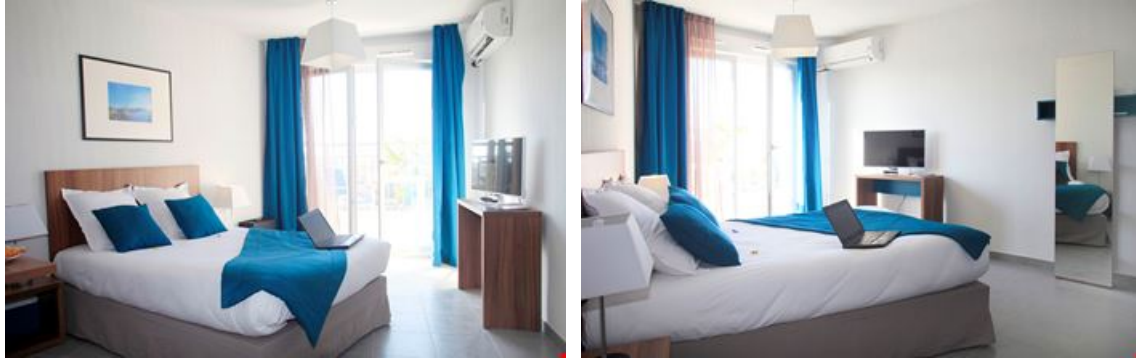

Marseille Odalys Apart'hotel Blancarde l'Alhambra

Appart'Hôtel Odalys Blancarde l'Alhambra 334, Boulevard Chave
13005 MARSEILLE 5EME ARRONDISSEMENT
Tel No. : +33 (0)4 91 69 62 26

Your destination

Marseille in the Provence Alpes Côte d'Azur region, dating back 2600 years, is a beautiful holiday destination with many assets to discover during your holiday in the South of France. A cosmopolitan city with a rich historical, artistic and gastronomical heritage and direct access to the Mediterranean Sea, Marseille offers a warm welcome to visitors from around the world.

Sport & leisure activities

Notre Dame de la Garde, the Orange Velodrome stadium
La Canebière, the Vieux Port (old port), the old town (the Panier district, the Major Cathedral)
MUSEUM, Memorial de la Marseillaise, Longchamp palace (Beaux Arts and Natural history museums)
The château d'If, the Frioul islands, beaches, the Calanques

Discover the region

Only 30 minutes from Marseille :

Cassis, Aubagne

Aix en Provence

La Cote Bleue (Cassis Le Rouet and other pretty coastal villages)