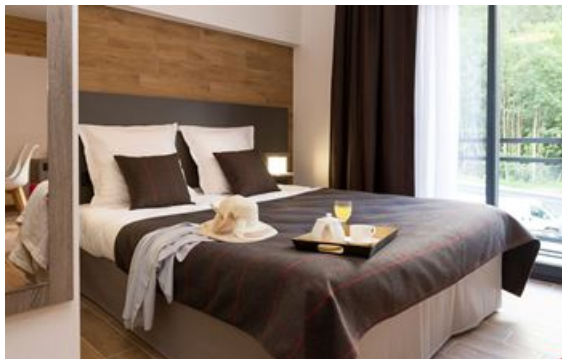

At your disposal : Indoor/outdoor, heated swimming pool with views of the Mont Blanc, Whirlpool bath (extra charge), Spa: hammam, sauna, multi-jet shower (extra charge), Laundry facilities (extra charge), Luggage storage, Underground car park (1 space/apartment)

Accommodation

---

1 bedroom apartment for 4 people (approx. 34m²)

Living room with pull-out bed sleeping 2 people
Bedroom with double bed
Equipped kitchenette (fridge, ceramic hob, microwave oven / grill, dishwasher, extractor fan)
Bathroom, separate toilet

1 bedroom apartment for 4/5 people (approx. 40m²)

Living room with pull-out beds sleeping 2 people + 1 extra single bed
Bedroom with double bed
Equipped kitchenette (fridge, ceramic hob, microwave oven / grill, dishwasher, extractor fan)
Bathroom, toilet

2 bedroom apartment for 6 people (approx. 49m²)

Living room with pull-out bed sleeping 2 people
Bedroom with double bed
Bedroom with 2 single beds
Equipped kitchenette (fridge, ceramic hob, microwave oven / grill, dishwasher, extractor fan)
Bathroom with bath, shower room, separate toilet

2 bedroom apartment for 6/7 people (approx. 56m²)

Living room with pull-out bed sleeping 2 people + extra single bed
Bedroom with double bed
Bedroom with 2 single beds
Equipped kitchenette (fridge, ceramic hob, microwave oven / grill, dishwasher, extractor fan)
Bathroom with bath, shower room, separate toilet

Rental conditions

Conditions :

Price in Euros, per accommodation, per stay

Prices valid until 31/03/19. Subject to modification after this date.

Deposit to be paid on site on arrival : €500 / apartment

Tourist tax to be paid on arrival